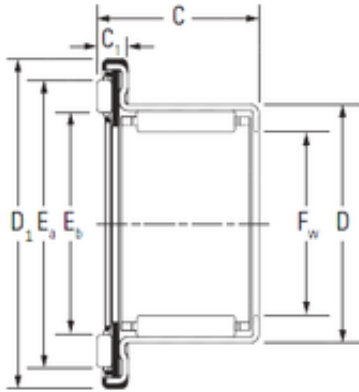

### China Man Made Rice Machine Artificial Rice Nutritional Rice Fortified Rice Extruding Machine

Bearing No.

Size	25x37x22.2 mm
Bore Diameter	25 mm
Outer Diameter	37 mm
Width	22,2 mm
d	25 mm
D	37 mm
C	22,2 mm

Bearing 2D drawings and 3D CAD models